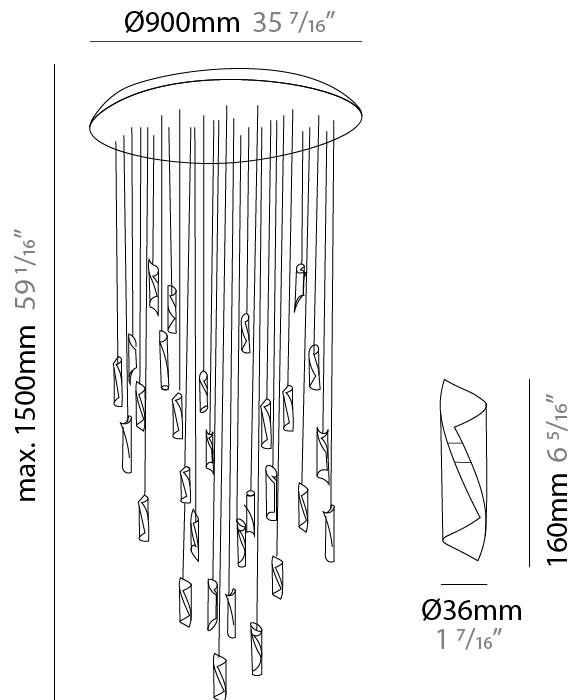

HUE 30 SUSPENSION

D131005- _____
base number

1. To build a product code in our configurator select the specify button on the base model # product page
2. To build a manual product code on this datasheet choose from the options listed below in blue font and add the suffix to the base model #

GENERAL

Series: HUE
Subseries: Hue 30
Brand: Knikerboker
Division: Design
Mounting Type: Suspension
Mounting Location: Ceiling
Subcategory: Ambient

PHYSICAL

Shape: Abstract
Diameter (mm): 900
Diameter (in): 35 7/16
Height (mm): 160
Height (in): 6 5/16
Max. Overall Height (mm): 1500
Max. Overall Height (in): 59 1/16
Light Distribution: Direct / Indirect
Fixture Finish: EWH / EBK / MAN / COF / PRD / SLF / GLF / CLF / BRL / EWS / EWG / EWC / EWR / EBS / EBG / EBC / EBC / EBB / MAS / MAD / MAC / MAB / COS / CGO / CCL / CBL / PRS / PRG / PRC / PRB
Fixture Material: Metal
Cable Details: Silicon Coaxial Cable

ELECTRICAL

Lamp Type: LED
Total Output Wattage (W): 45
Dimming: Phase Dimming (120Vac Only)
Driver Included: Yes
Driver Location: Integrated
Driver Type: Constant Current - Universal
Driver Class: Class 2
Input Voltage (V): 120 - 277
Constant Current (MA): 350
Upon Request: Phase dimming @120Vac only / Non-dimming 277Vac

LED

Number of LEDs: 30
Color Temperature (°K): 3000
Max. Delivered Lumen (lm): 4500
CRI: >80 CRI
Lamp Life (hrs): 50000

OPTICAL

RATINGS AND CERTIFICATIONS

Certified By: Certified for North American Standards
IP rating: IP20